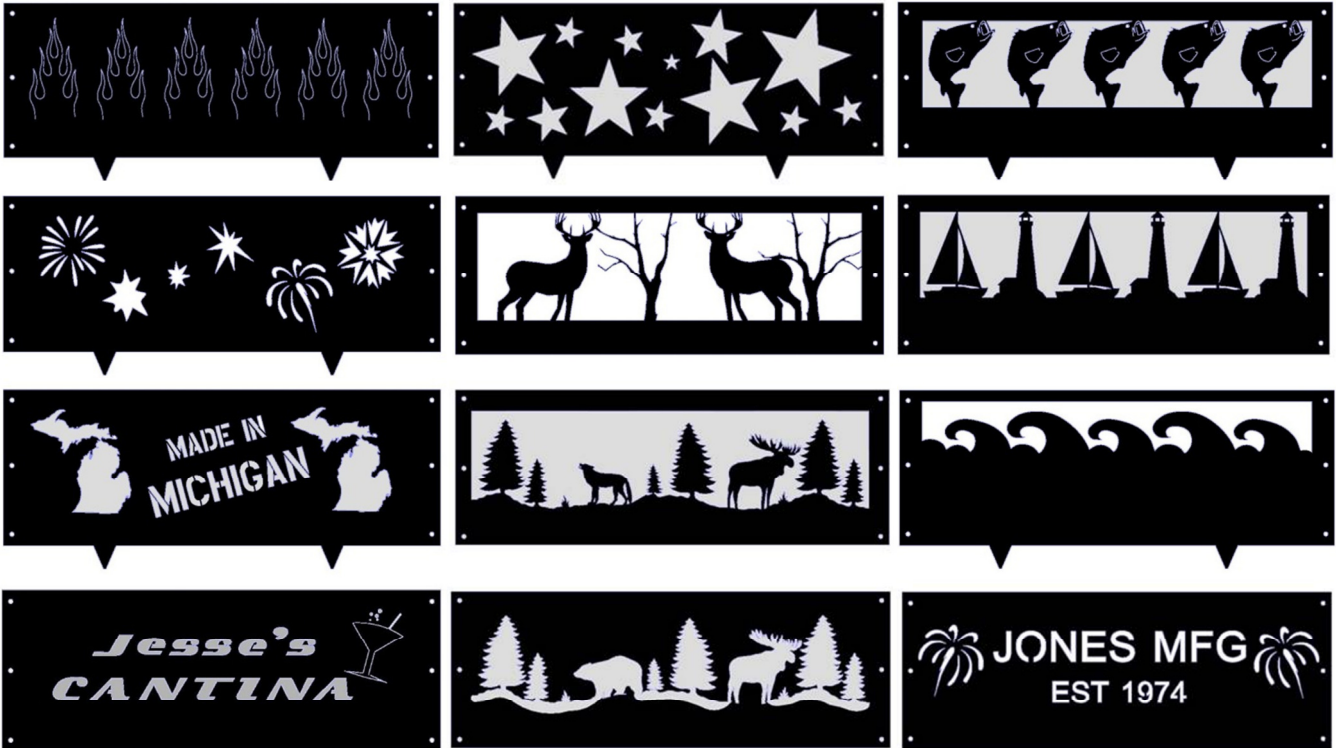

# FIRE RINGS

# FIRE RINGS

The following is a collection of our most popular panels.  
Please feel free to choose from below or create your own!

Available with or without  
handy, static-fire "spikes"

↑  
13-1/2"  
Tall  
↓

For customized panels – please choose one of the following fonts.

**FONT ONE**   **FONT THREE**   **FONT FIVE**   *Font Seven*  
**FONT TWO**   *Font Four*   *Font Six*   **Font Eight**

PLACE ORDER or INQUIRY: [info@jones-metal.com](mailto:info@jones-metal.com)